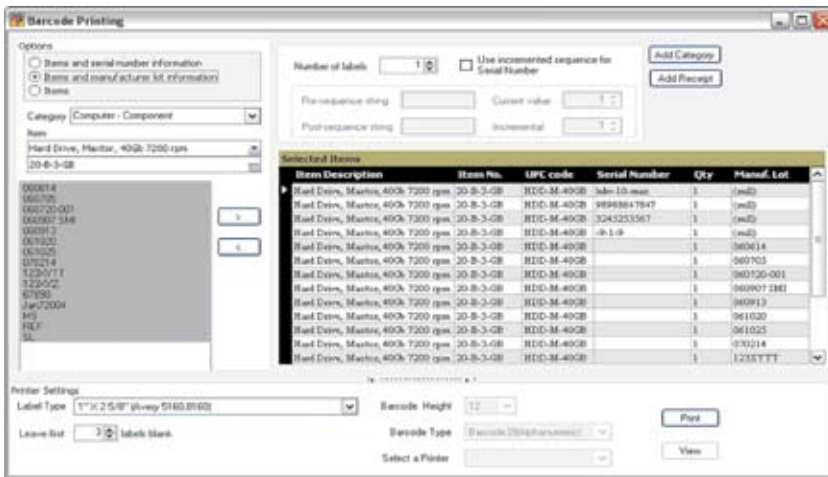

## BARCODE MODULE... A SIMPLE SEAMLESS SOLUTION...

Barcode printing is one of the most important aspects of inventory control and our professionals can assist in the decision-making process. From thermal and dot matrix barcode printers, to sophisticated 2D barcode scanners and 2D data collectors, we offer expert guidance so you can make an educated decision and understand what options are available.

### Smart Solution

When it comes to producing barcodes, the SIMMS Barcode and SIMMS 2D Barcode Modules are the smart solution, increasing efficiency while lowering costs. We also offer complete hardware packages and customised solutions. We understand every industry has unique demands and SIMMS offers the most sophisticated barcode and label-making module in the industry. Whether it is barcode labels to be printed for one specific serialised item, or for

## BARCODE MODULE FEATURES

- Print serialised barcodes from our easy-to-use barcode interface, including items' manufacturer lot numbers.
- Easily print apparel item barcodes for every item on a receipt of goods on-the-fly and apparel item tags.
- Print barcodes for all items from a receipt of goods – print barcodes for an entire category of items.
- Several barcode formats are supported, and labels can be exported to an external Crystal Report for easy adjustments and/or layout changes. 2D barcoding is supported, providing the ability to select what information should be included in the 2D barcode, e.g. item number, item description, UPC, quantity and manufacturer's lot. The 2D barcode escape code parameters can be set using the Advanced Barcode Printer Setup.
- Print location barcode labels, either one location at a time or adding all locations in your system. Location labels enable the scanning of location codes during transactions. A hand-held data collector can make inventory management much easier by eliminating the possibility of user error.